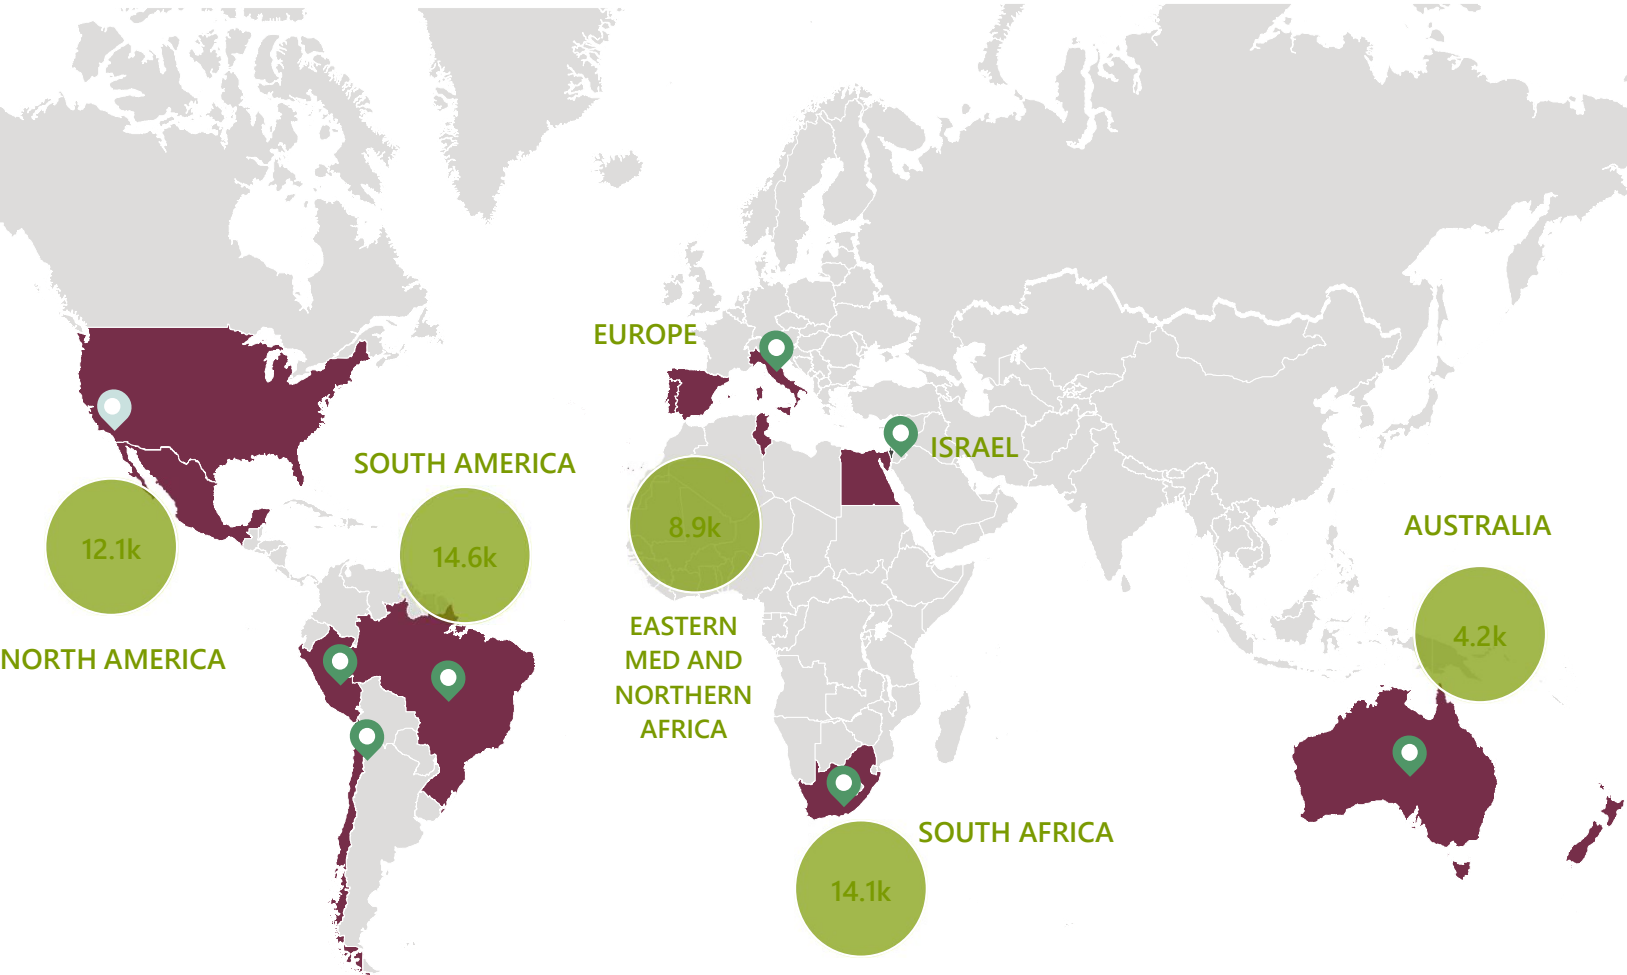

Sun World Is a Leading Global
Fruit Genetics & Licensing
Business

SUN WORLD'S GLOBAL SCALE AND MARKET PRESENCE

Headquarters Licensing office Grower/marketer Acres planted by region¹

+20,000
hectares planted